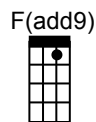

Key C: Tempo: 84 BPM

Colors of the Wind

Hawaiian Translation by Lawrence Keola Wong

A

Intro: Michael count in, ukulele start on 1: C/4 Am/4 C/4 Am/4

B

C/4 Am/4 C/4 Em/4
Kainō nou ka ‘āina a pau loa, nou ka honua e waiho nei
Am/2 Em/2 F6/2 C/2 Dm/2 G6/2 Am/2 G/2
Pa‘a ia‘u kēlā me kēia mea, he ola, he ‘uhane, a he inoa

All play

C

C/4 Am/4
You think the only people who are people
C/4 Em/4
Are the people who look and think like you
Am/2 Em/2 F6/2 C/2
But if you walk the footsteps of a stranger
Dm/2 G/1 F/1 C/2 Em/2
You'll learn things you never knew you never knew.

D

Am/4 Em/2 F/2
Ua lohe ‘ia ka hae i ka mahi----na
Am/4 Em/4
Or asked the grinning bobcat why he grinned?
F/2 G/2 Em7/2 Am7/2
Hīmeni pū me nā kani o uka
F6/2 C/2 Am7(add4)/4
Can you paint with all the colors of the wind?
Dm7/2 F/2 C/4 Am/1 G6/1 F/2
E pua ana ka hua‘i a ka makani?