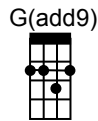

Key C: Tempo: 84 BPM

Colors of the Wind

Hawaiian Translation by Lawrence Keola Wong

A

Intro: Michael count in, ukulele start on 1: C/4 Am/4 C/4 Am/4

B

C/4 Am/4 C/4 Em/4
Kainō nou ka ‘āina a pau loa, nou ka honua e waiho nei
Am/2 Em/2 F6/2 C/2 Dm/2 G6/2 Am/2 G/2
Pa‘a ia‘u kēlā me kēia mea, he ola, he ‘uhane, a he inoa

All play

C

C/4 Am/4
You think the only people who are people
C/4 Em/4
Are the people who look and think like you
Am/2 Em/2 F6/2 C/2
But if you walk the footsteps of a stranger
Dm/2 G/1 F/1 C/2 Em/2
You'll learn things you never knew you never knew.

D

Am/4 Em/2 F/2
Ua lohe ‘ia ka hae i ka mahi----na
Am/4 Em/4
Or asked the grinning bobcat why he grinned?
F/2 G/2 Em7/2 Am7/2
Hīmeni pū me nā kani o uka
F6/2 C/2 Am7(add4)/4
Can you paint with all the colors of the wind?
Dm7/2 F/2 C/4 Am/1 G6/1 F/2
E pua ana ka hua‘i a ka makani?