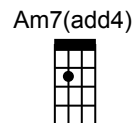

Key C: Tempo: 84 BPM

Colors of the Wind

Hawaiian Translation by Lawrence Keola Wong

A

Intro: Michael count in, ukulele start on 1: C/4 Am/4 C/4 Am/4

B

C/4 Am/4 C/4 Em/4
Kainō nou ka ‘āina a pau loa, nou ka honua e waiho nei
Am/2 Em/2 F6/2 C/2 Dm/2 G6/2 Am/2 G/2
Pa‘a ia‘u kēlā me kēia mea, he ola, he ‘uhane, a he inoa

All play

C

C/4 Am/4
You think the only people who are people
C/4 Em/4
Are the people who look and think like you
Am/2 Em/2 F6/2 C/2
But if you walk the footsteps of a stranger
Dm/2 G/1 F/1 C/2 Em/2
You'll learn things you never knew you never knew.

D

Am/4 Em/2 F/2
Ua lohe ‘ia ka hae i ka mahi----na
Am/4 Em/4
Or asked the grinning bobcat why he grinned?
F/2 G/2 Em7/2 Am7/2
Hīmeni pū me nā kani o uka
F6/2 C/2 Am7(add4)/4
Can you paint with all the colors of the wind?
Dm7/2 F/2 C/4 Am/1 G6/1 F/2
E pua ana ka hua‘i a ka makani?

E

C/2 G/2 Am/2 F(add9)/2 C/4 Em7/4
E holo mai i ka nahele, e ‘ai i nā hua o ka honua
Am/2 G6/2 F6/2 C/2 Dm7/2 C/1 G/1 Am/3 G(add9)/1
E noho pū i ka uluwehiwehi, mea ‘ole nā waiwai a pau loa

12/20/17